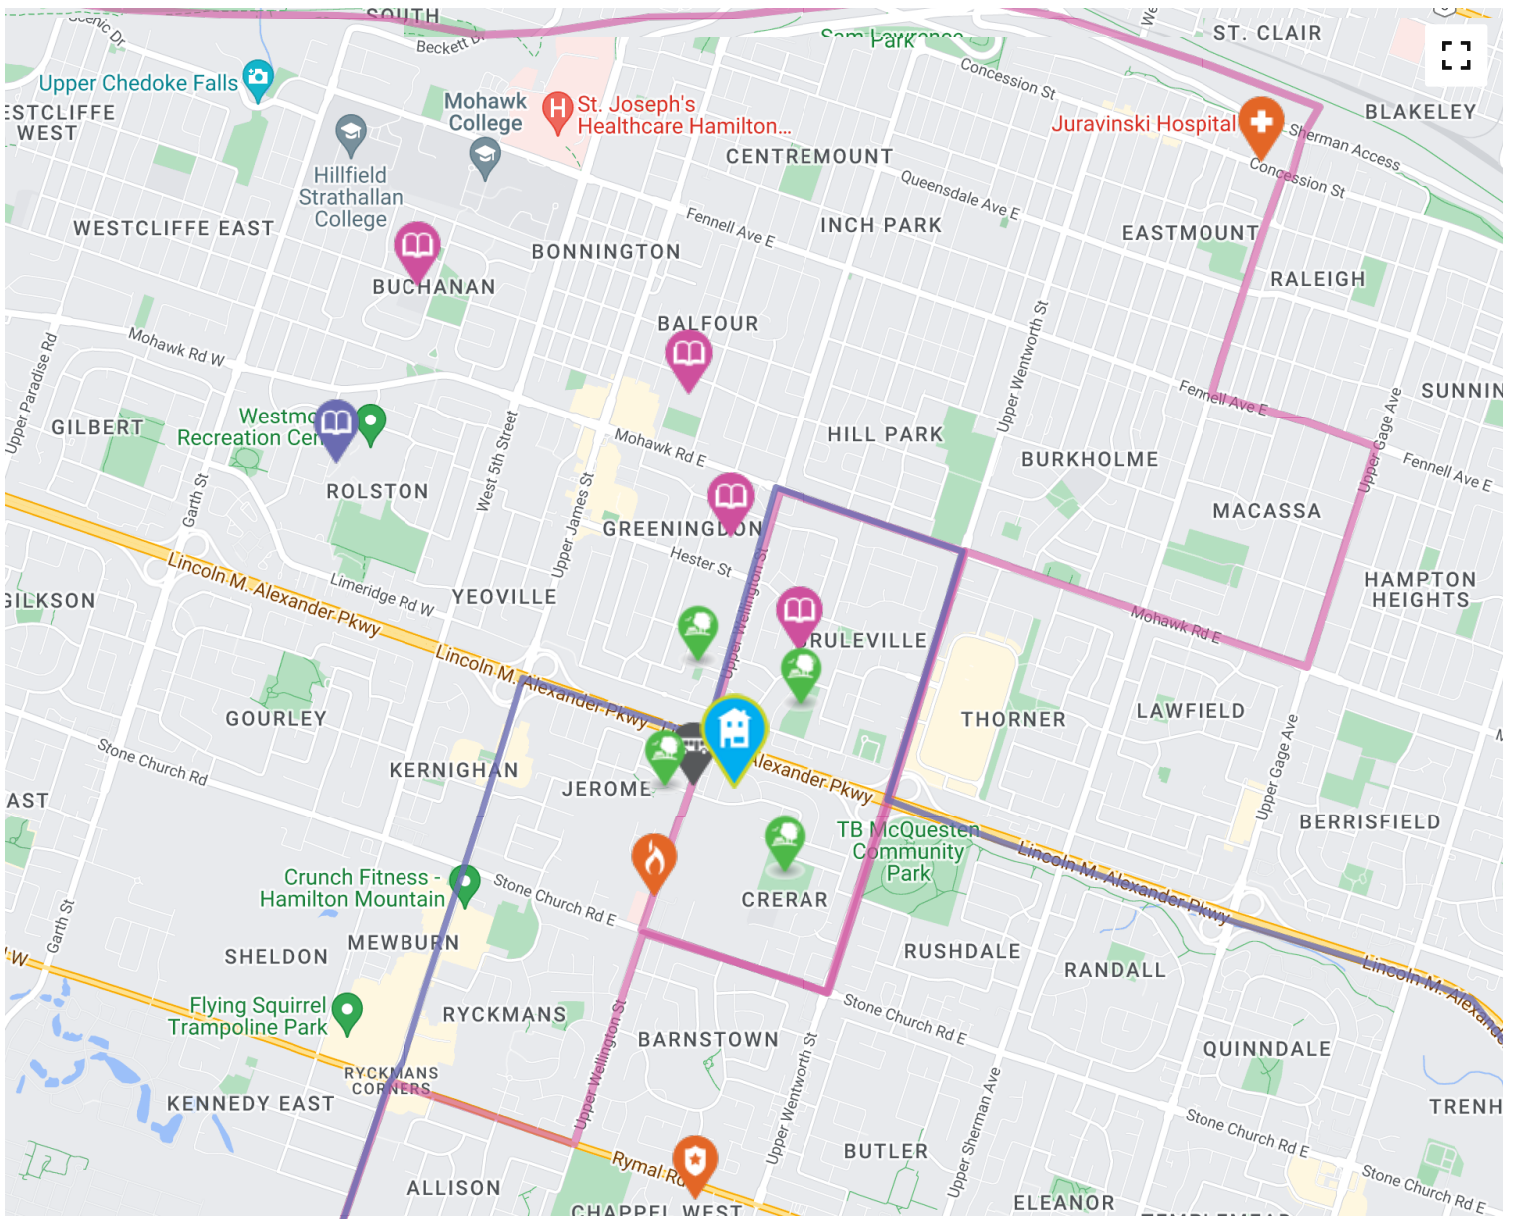

HoodQ

Disclaimer: These materials have been prepared for mikeheddle@royalpage.ca and are not intended to solicit buyers or sellers currently under contract with a brokerage. By accessing this information you have agreed to our terms of service, which are hereby incorporated by reference. This information may contain errors and omissions. You are not permitted to rely on the contents of this information and must take steps to independently verify its contents with the appropriate authorities (school boards, governments etc.). As a recipient of this information, you agree not to hold us, our licensors or the owners of the information liable for any damages, howsoever caused.